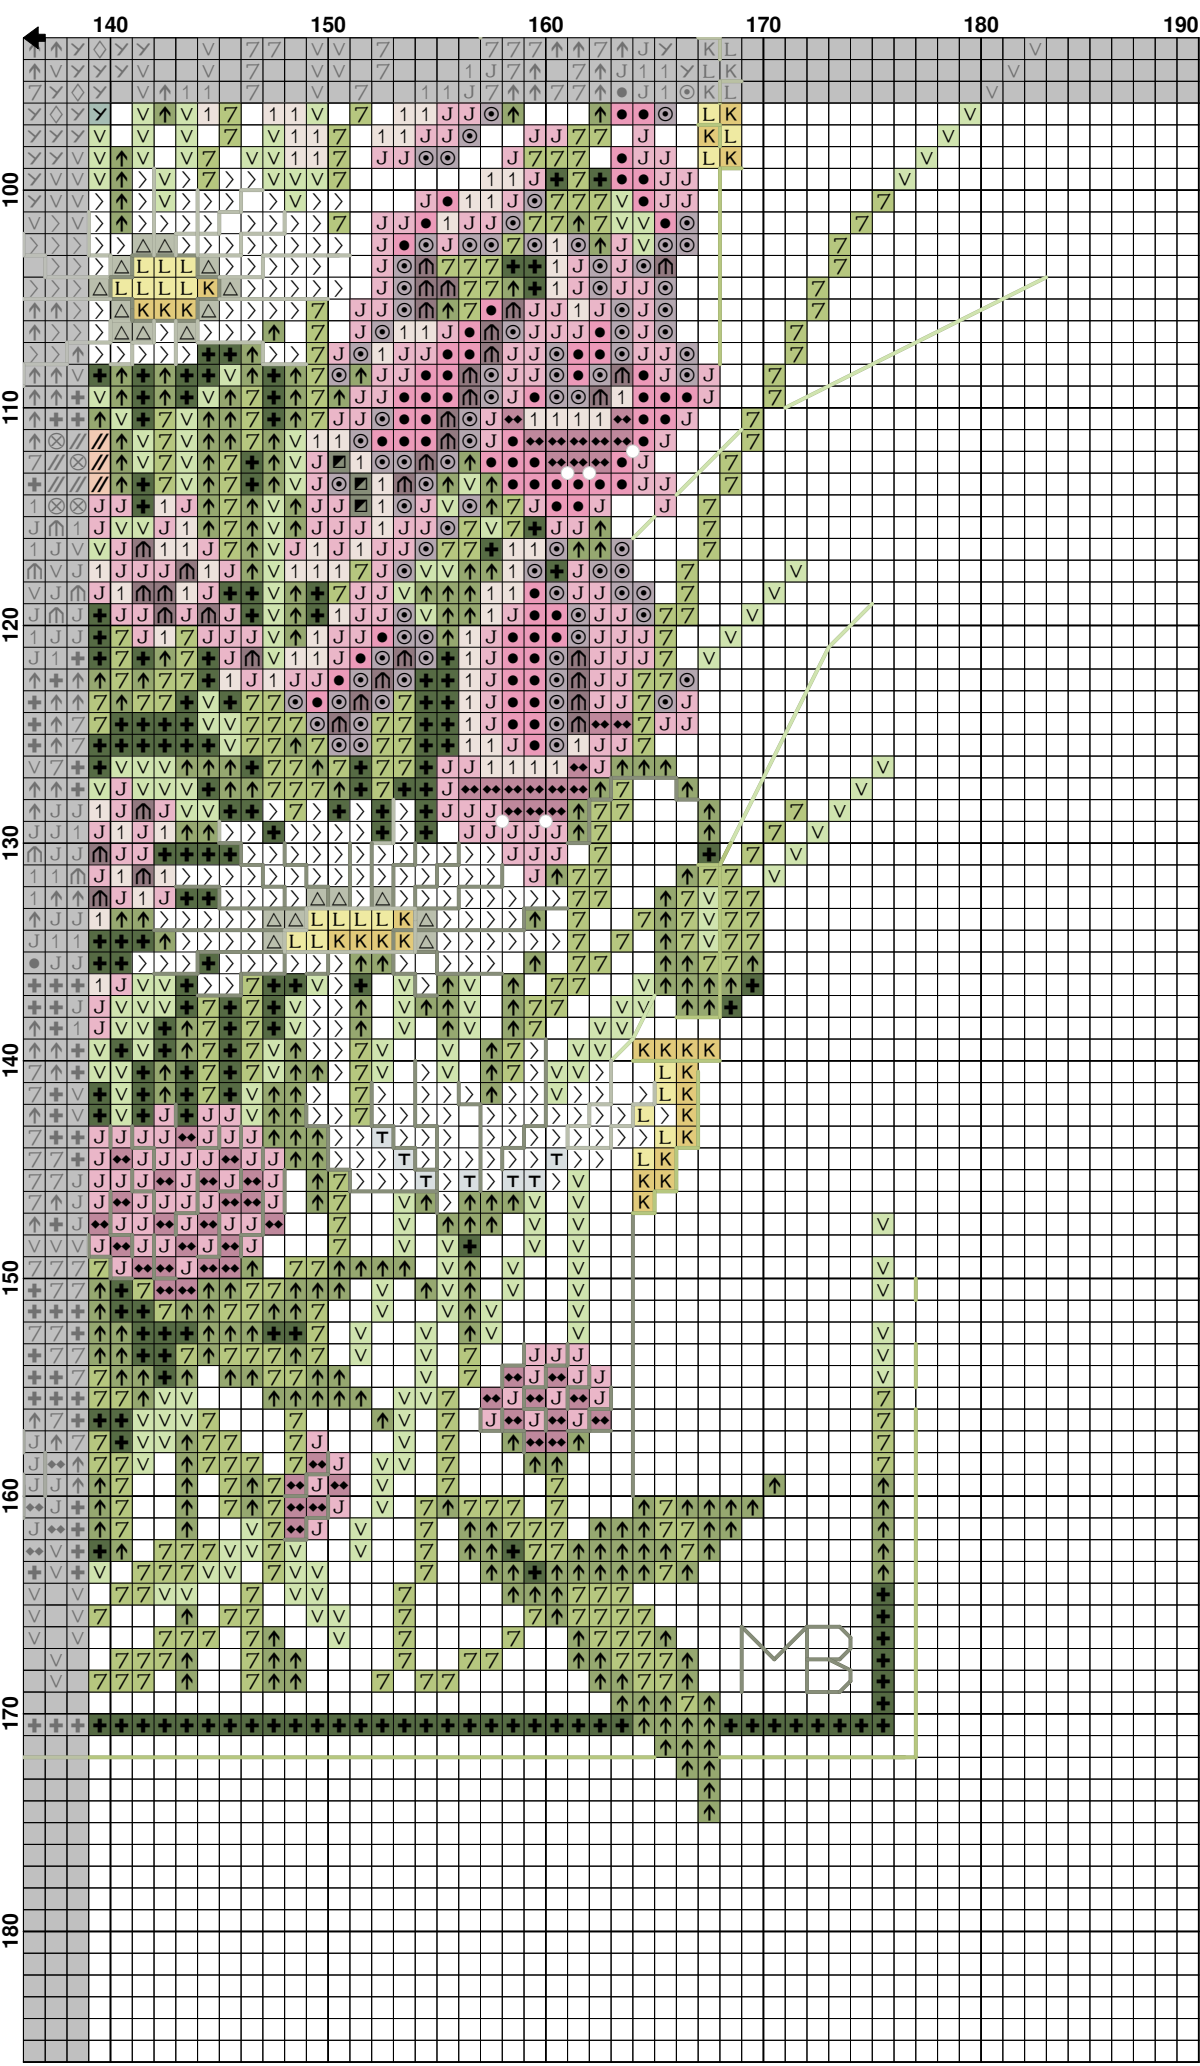

Diagram with columns labeled 70, 80, 90, 100, 110, 120, 130 and rows labeled 100, 110, 120, 130, 140, 150, 160, 170, 180. The grid contains various symbols including letters (P, J, L, K, M, B, D), numbers (1, 7), arrows, and geometric shapes. A small arrow icon is present at the top center, pointing upwards.

**Pattern Name:** 33790  
**Designed By:** Lanarte  
**Copyright:** dani  
**Fabric:** Aida 11, White  
 176w X 172h Stitches  
**Size(s):** 11 Count, 40.64w X 39.72h cm  
 14 Count, 31.93w X 31.21h cm  
 18 Count, 24.84w X 24.27h cm

**Floss Used for Full Stitches:**

Symbol	Strands	Type	Number	Color
	1	DMC	316	Antique Mauve-MD
	1	DMC	341	Blue Violet-LT
	1	DMC	351	Coral
	1	DMC	352	Coral-LT
	1	DMC	353	Peach
	1	DMC	500	Blue Green-VY DK
	1	DMC	501	Blue Green-DK
	1	DMC	502	Blue Green
	1	DMC	503	Blue Green-MD
	1	DMC	504	Blue Green-LT
	1	DMC	524	Fern Green-VY LT
	1	DMC	604	Cranberry-LT
	1	DMC	613	Drab Brown-VY LT
	1	DMC	642	Beige Gray-DK
	1	DMC	644	Beige Gray-MD
	1	DMC	645	Beaver Gray-VY DK
	1	DMC	646	Beaver Gray-DK
	1	DMC	648	Beaver Gray-LT
	1	DMC	676	Old Gold-LT
	1	DMC	722	Orange Spice-LT
	1	DMC	725	Topaz
	1	DMC	745	Yellow-LT Pale
	1	DMC	762	Pearl Gray-VY LT
	1	DMC	772	Yellow Green-VY LT
	1	DMC	793	Cornflower Blue-MD
	1	DMC	819	Baby Pink-LT
	1	DMC	822	Beige Gray-LT
	1	DMC	839	Beige Brown-DK
	1	DMC	840	Beige Brown-MD
	2	DMC	844	Beaver Brown-UL DK
	1	DMC	927	Gray Green-LT
	1	DMC	928	Gray Green-VY LT
	2	DMC	938	Coffee Brown-UL DK
	1	DMC	3013	Khaki Green-LT
	1	DMC	3041	Antique Violet-MD
	1	DMC	3042	Antique Violet-LT
	1	DMC	3348	Yellow Green-LT
	1	DMC	3362	Pine Green-DK
	1	DMC	3364	Pine Green
	1	DMC	3689	Mauve-LT
	1	DMC	White	White

176w X 172h Stitches

Note: Our model was stitched on 28ct. white Quaker cloth over 2  
squares with 1 strand of ANCHOR floss for cross stitch and 1 for backstitch.

Backstitch daisy centers, bird's legs and trim on watering can,  
clover and signature, printed in red, in DMC 646