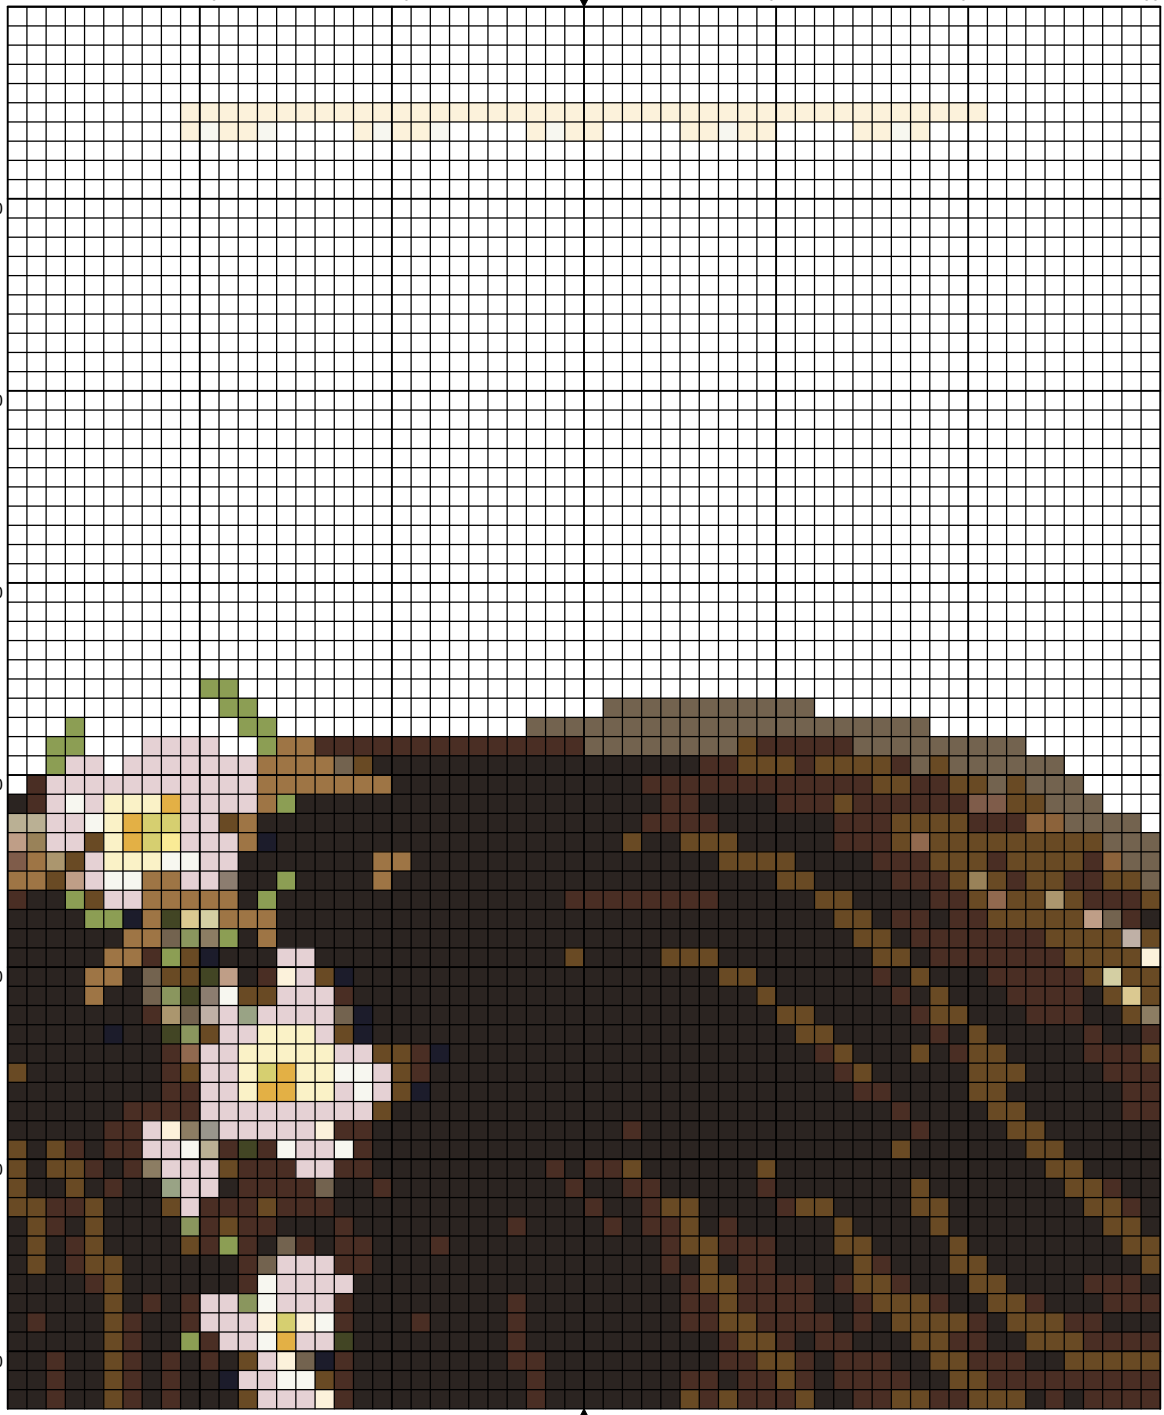

Flora. cross stitch pattern

Design size: 10.88 x 13.19 inches or 27.62 x 33.50 cm

100

90

80

70

60

50

40

100

90

80

70

60

50

40

100

90

80

70

60

50

40

Instructions and Symbol Key for Design "Flora. cross stitch pattern"

Fabric: 16 count White Aida

Stitches: 174 x 211 **Size:** 10.88 x 13.19 inches or 27.62 x 33.50 cm

Colours: DMC

Use 2 strands of thread for cross stitch

<u>Sym</u>	<u>No.</u>	<u>Colour Name</u>	<u>Sym</u>	<u>No.</u>	<u>Colour Name</u>
	3371	Ebony		936	Oaktree moss green
	898	Teak brown		830	Green oak brown
	640	Green grey		906	Apple green
	3364	Sage green		167	Dark mustard brown
	840	Hare brown		3863	Otter brown
	642	Earth grey		356	Medium terracotta
	3045	Coffee cream		841	Deer brown
	3712	Blush pink		7	Driftwood
	907	Granny Smith green		612	String brown
	3032	Dark antique silver		471	Tarragon green
	524	Light grey green		613	Rope brown
	3821	Straw yellow		842	Beige rope
	11	Light Tender Green		648	Pepper grey
	3782	Gingerbread brown		644	Light green grey
	5	Light Driftwood		3024	Pale steel grey
	224	Light dusty pink		3033	Antique silver
	3354	Hydrangea pink		3774	Pale desert sand
	3866	Garlic cream		10	Very Light Tender Green
	772	Celery green		822	Cotton cream
	3047	Silver birch beige		543	Shell beige
	3078	Pale yellow		746	Vanilla
	3756	Cloud blue		712	Cream
	ECRUT	ECRUT		948	Pale peach
	3865	Winter white		939	Dark navy blue
	23	Apple Blossom		3865	Winter white