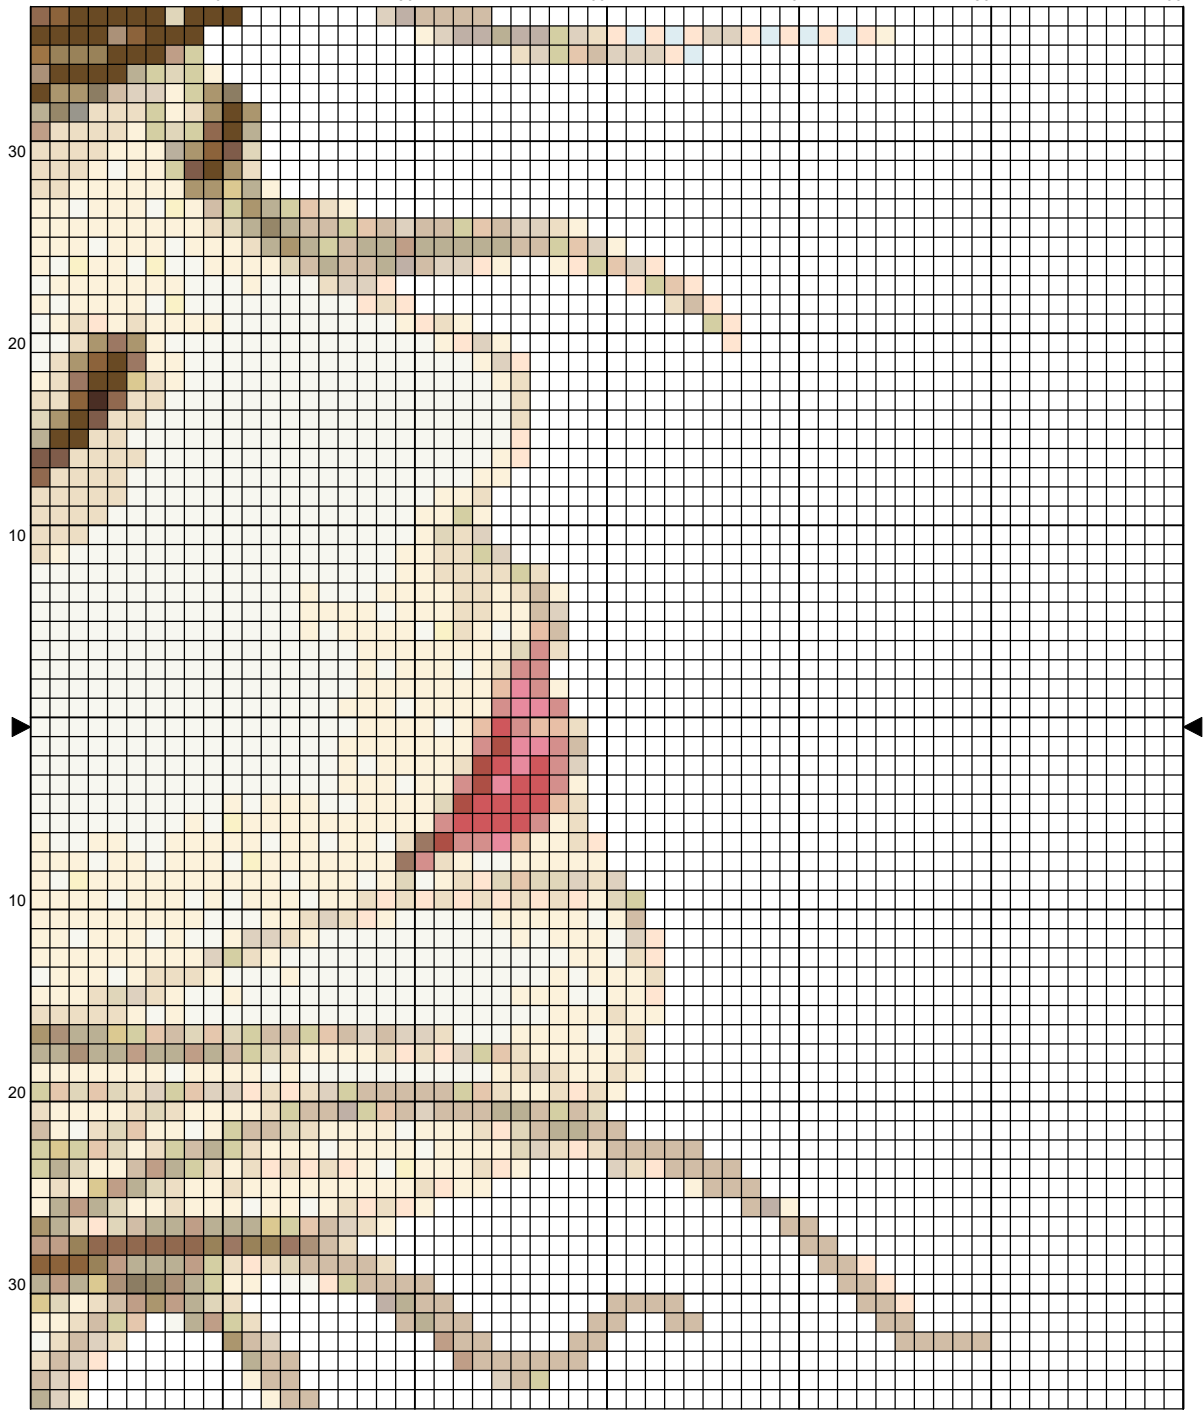

Flora. cross stitch pattern

Design size: 10.88 x 13.19 inches or 27.62 x 33.50 cm

100

90

80

70

60

50

100

90

80

70

60

50

40

Instructions and Symbol Key for Design "Flora. cross stitch pattern"

Fabric: 16 count White Aida

Stitches: 174 x 211 **Size:** 10.88 x 13.19 inches or 27.62 x 33.50 cm

Colours: DMC

Use 2 strands of thread for cross stitch

<u>Sym</u>	<u>No.</u>	<u>Colour Name</u>	<u>Sym</u>	<u>No.</u>	<u>Colour Name</u>
	3371	Ebony		936	Oaktree moss green
	898	Teak brown		830	Green oak brown
	640	Green grey		906	Apple green
	3364	Sage green		167	Dark mustard brown
	840	Hare brown		3863	Otter brown
	642	Earth grey		356	Medium terracotta
	3045	Coffee cream		841	Deer brown
	3712	Blush pink		7	Driftwood
	907	Granny Smith green		612	String brown
	3032	Dark antique silver		471	Tarragon green
	524	Light grey green		613	Rope brown
	3821	Straw yellow		842	Beige rope
	11	Light Tender Green		648	Pepper grey
	3782	Gingerbread brown		644	Light green grey
	5	Light Driftwood		3024	Pale steel grey
	224	Light dusty pink		3033	Antique silver
	3354	Hydrangea pink		3774	Pale desert sand
	3866	Garlic cream		10	Very Light Tender Green
	772	Celery green		822	Cotton cream
	3047	Silver birch beige		543	Shell beige
	3078	Pale yellow		746	Vanilla
	3756	Cloud blue		712	Cream
	ECRUT	ECRUT		948	Pale peach
	3865	Winter white		939	Dark navy blue
	23	Apple Blossom		3865	Winter white

Use 1 strand of thread for backstitch

	DMC 3045	Coffee cream
---	----------	--------------

This chart has been designed and printed with our best intentions of being without mistakes. However, the possibility of human error, printing mistakes or the variation of individual stitching does exist, and we regret that we cannot be responsible for this.