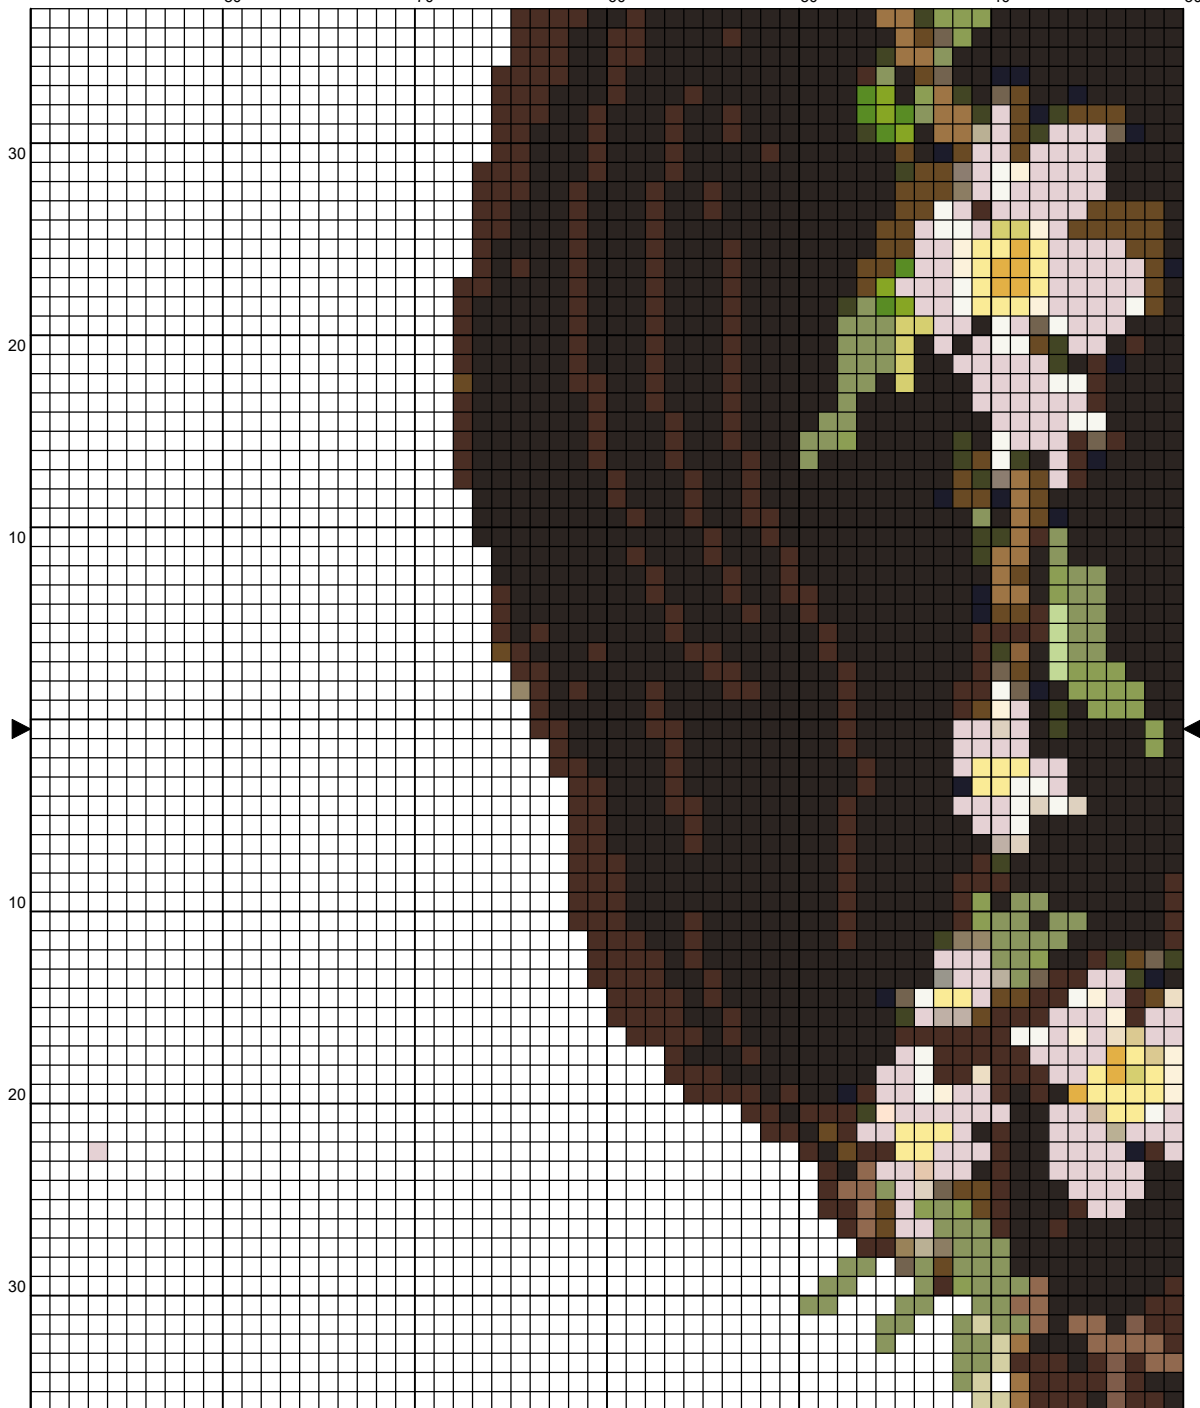

Flora. cross stitch pattern

Design size: 10.88 x 13.19 inches or 27.62 x 33.50 cm

100

90

80

70

60

50

40

100

90

80

70

60

50

40

100

90

80

70

60

50

40

Instructions and Symbol Key for Design "Flora. cross stitch pattern"

Fabric: 16 count White Aida

Stitches: 174 x 211 **Size:** 10.88 x 13.19 inches or 27.62 x 33.50 cm

Colours: DMC

Use 2 strands of thread for cross stitch

<u>Sym</u>	<u>No.</u>	<u>Colour Name</u>	<u>Sym</u>	<u>No.</u>	<u>Colour Name</u>
	3371	Ebony		936	Oaktree moss green
	898	Teak brown		830	Green oak brown
	640	Green grey		906	Apple green
	3364	Sage green		167	Dark mustard brown
	840	Hare brown		3863	Otter brown
	642	Earth grey		356	Medium terracotta
	3045	Coffee cream		841	Deer brown
	3712	Blush pink		7	Driftwood
	907	Granny Smith green		612	String brown
	3032	Dark antique silver		471	Tarragon green
	524	Light grey green		613	Rope brown
	3821	Straw yellow		842	Beige rope
	11	Light Tender Green		648	Pepper grey
	3782	Gingerbread brown		644	Light green grey
	5	Light Driftwood		3024	Pale steel grey
	224	Light dusty pink		3033	Antique silver
	3354	Hydrangea pink		3774	Pale desert sand
	3866	Garlic cream		10	Very Light Tender Green
	772	Celery green		822	Cotton cream
	3047	Silver birch beige		543	Shell beige
	3078	Pale yellow		746	Vanilla
	3756	Cloud blue		712	Cream
	ECRUT	ECRUT		948	Pale peach
	3865	Winter white		939	Dark navy blue
	23	Apple Blossom		3865	Winter white