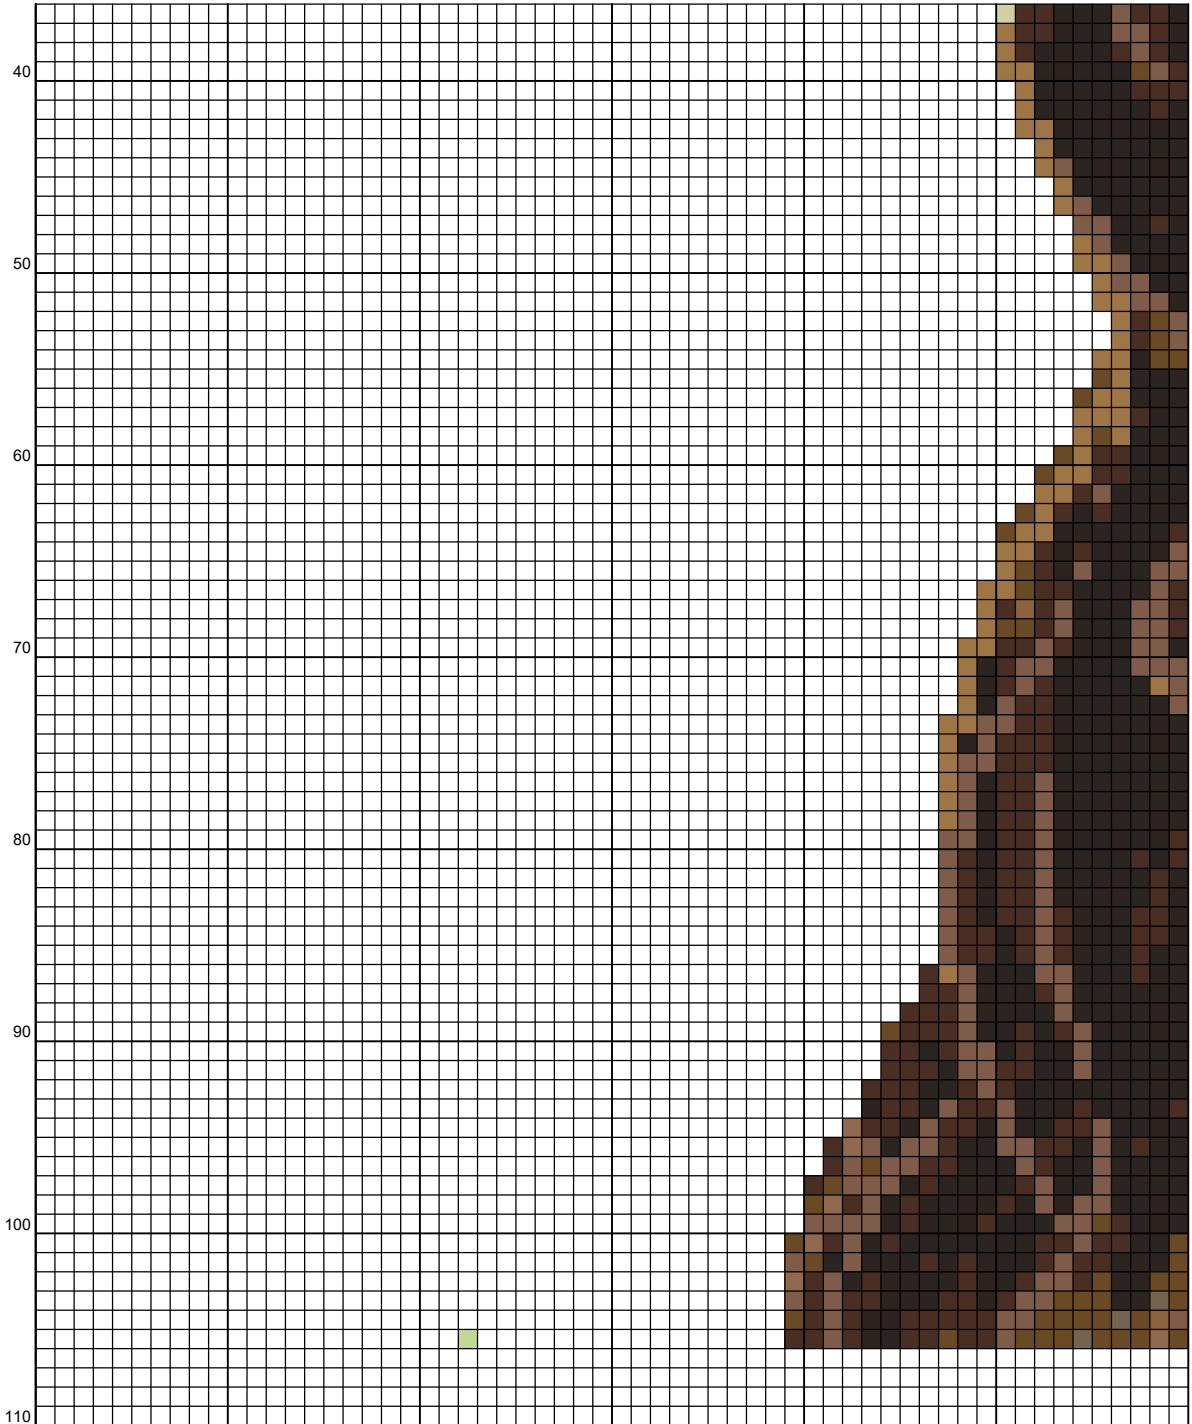

Flora. cross stitch pattern

Design size: 10.88 x 13.19 inches or 27.62 x 33.50 cm

100

90

80

70

60

50

100

90

80

70

60

50

40

Instructions and Symbol Key for Design "Flora. cross stitch pattern"

Fabric: 16 count White Aida

Stitches: 174 x 211 **Size:** 10.88 x 13.19 inches or 27.62 x 33.50 cm

Colours: DMC

Use 2 strands of thread for cross stitch

<u>Sym</u>	<u>No.</u>	<u>Colour Name</u>	<u>Sym</u>	<u>No.</u>	<u>Colour Name</u>
	3371	Ebony		936	Oaktree moss green
	898	Teak brown		830	Green oak brown
	640	Green grey		906	Apple green
	3364	Sage green		167	Dark mustard brown
	840	Hare brown		3863	Otter brown
	642	Earth grey		356	Medium terracotta
	3045	Coffee cream		841	Deer brown
	3712	Blush pink		7	Driftwood
	907	Granny Smith green		612	String brown
	3032	Dark antique silver		471	Tarragon green
	524	Light grey green		613	Rope brown
	3821	Straw yellow		842	Beige rope
	11	Light Tender Green		648	Pepper grey
	3782	Gingerbread brown		644	Light green grey
	5	Light Driftwood		3024	Pale steel grey
	224	Light dusty pink		3033	Antique silver
	3354	Hydrangea pink		3774	Pale desert sand
	3866	Garlic cream		10	Very Light Tender Green
	772	Celery green		822	Cotton cream
	3047	Silver birch beige		543	Shell beige
	3078	Pale yellow		746	Vanilla
	3756	Cloud blue		712	Cream
	ECRUT	ECRUT		948	Pale peach
	3865	Winter white		939	Dark navy blue
	23	Apple Blossom		3865	Winter white

Use 1 strand of thread for backstitch

	DMC 3045	Coffee cream
---	----------	--------------

This chart has been designed and printed with our best intentions of being without mistakes. However, the possibility of human error, printing mistakes or the variation of individual stitching does exist, and we regret that we cannot be responsible for this.