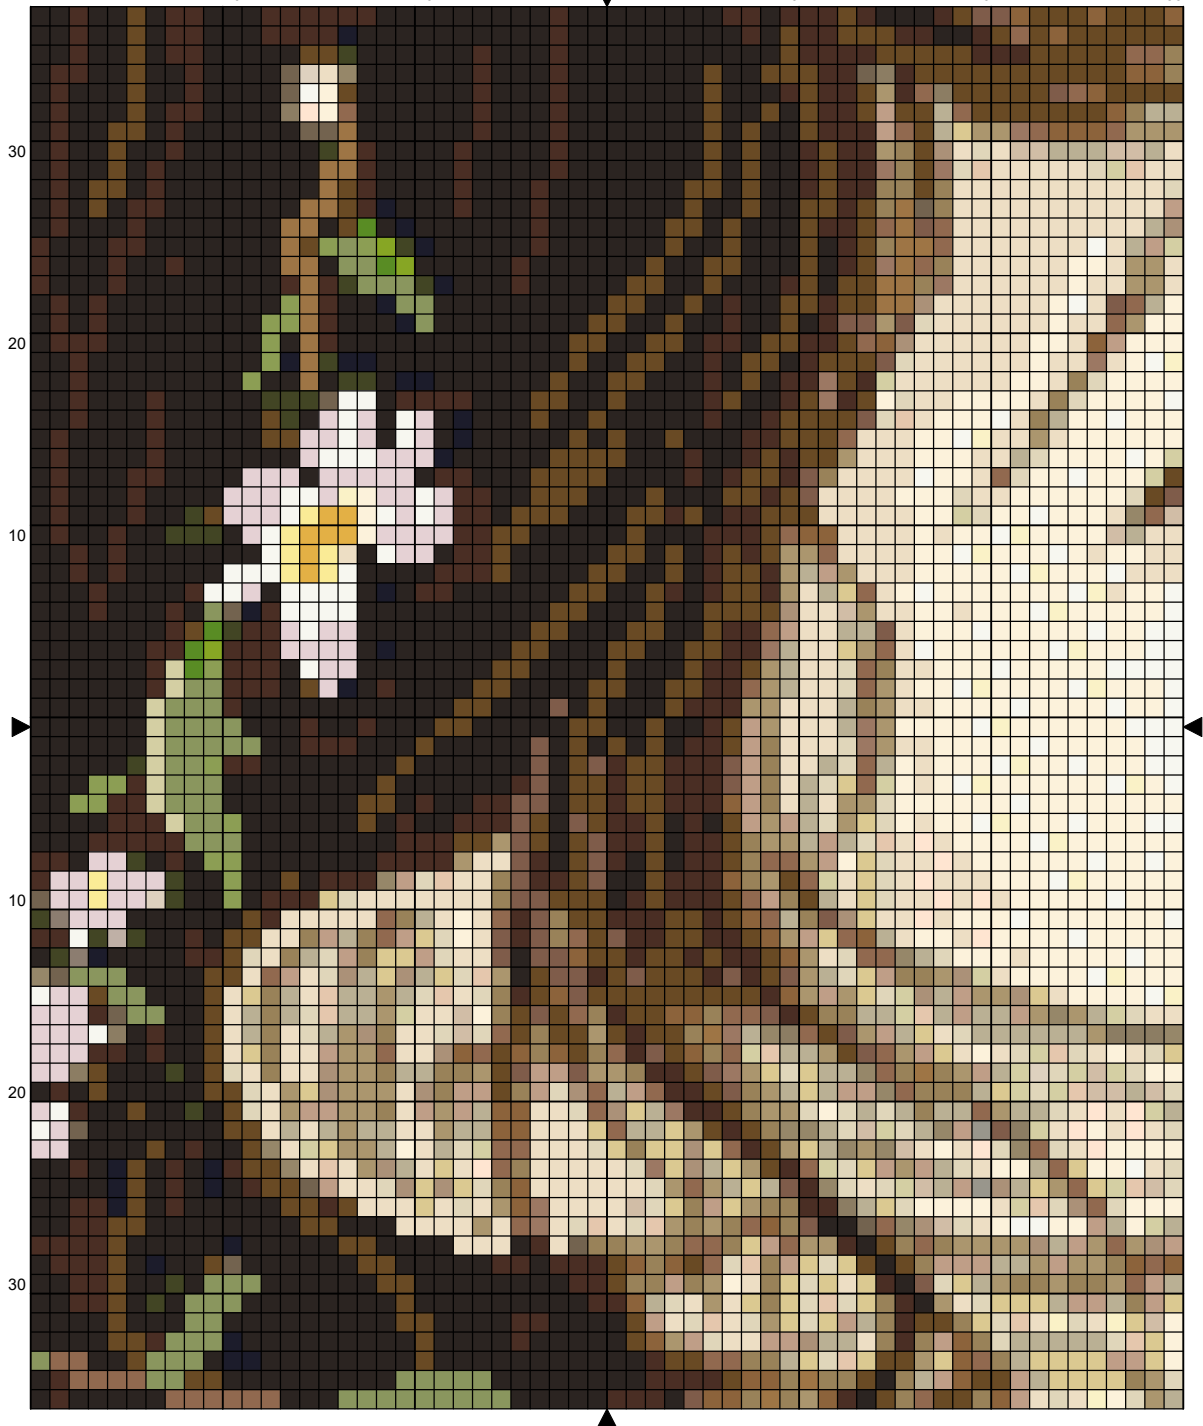

Flora. cross stitch pattern

Design size: 10.88 x 13.19 inches or 27.62 x 33.50 cm

100

90

80

70

60

50

100

90

80

70

60

50

40

Instructions and Symbol Key for Design "Flora. cross stitch pattern"

Fabric: 16 count White Aida

Stitches: 174 x 211 **Size:** 10.88 x 13.19 inches or 27.62 x 33.50 cm

Colours: DMC

Use 2 strands of thread for cross stitch

<u>Sym</u>	<u>No.</u>	<u>Colour Name</u>	<u>Sym</u>	<u>No.</u>	<u>Colour Name</u>
	3371	Ebony		936	Oaktree moss green
	898	Teak brown		830	Green oak brown
	640	Green grey		906	Apple green
	3364	Sage green		167	Dark mustard brown
	840	Hare brown		3863	Otter brown
	642	Earth grey		356	Medium terracotta
	3045	Coffee cream		841	Deer brown
	3712	Blush pink		7	Driftwood
	907	Granny Smith green		612	String brown
	3032	Dark antique silver		471	Tarragon green
	524	Light grey green		613	Rope brown
	3821	Straw yellow		842	Beige rope
	11	Light Tender Green		648	Pepper grey
	3782	Gingerbread brown		644	Light green grey
	5	Light Driftwood		3024	Pale steel grey
	224	Light dusty pink		3033	Antique silver
	3354	Hydrangea pink		3774	Pale desert sand
	3866	Garlic cream		10	Very Light Tender Green
	772	Celery green		822	Cotton cream
	3047	Silver birch beige		543	Shell beige
	3078	Pale yellow		746	Vanilla
	3756	Cloud blue		712	Cream
	ECRUT	ECRUT		948	Pale peach
	3865	Winter white		939	Dark navy blue
	23	Apple Blossom		3865	Winter white

Use 1 strand of thread for backstitch

	DMC 3045	Coffee cream
---	----------	--------------

This chart has been designed and printed with our best intentions of being without mistakes. However, the possibility of human error, printing mistakes or the variation of individual stitching does exist, and we regret that we cannot be responsible for this.