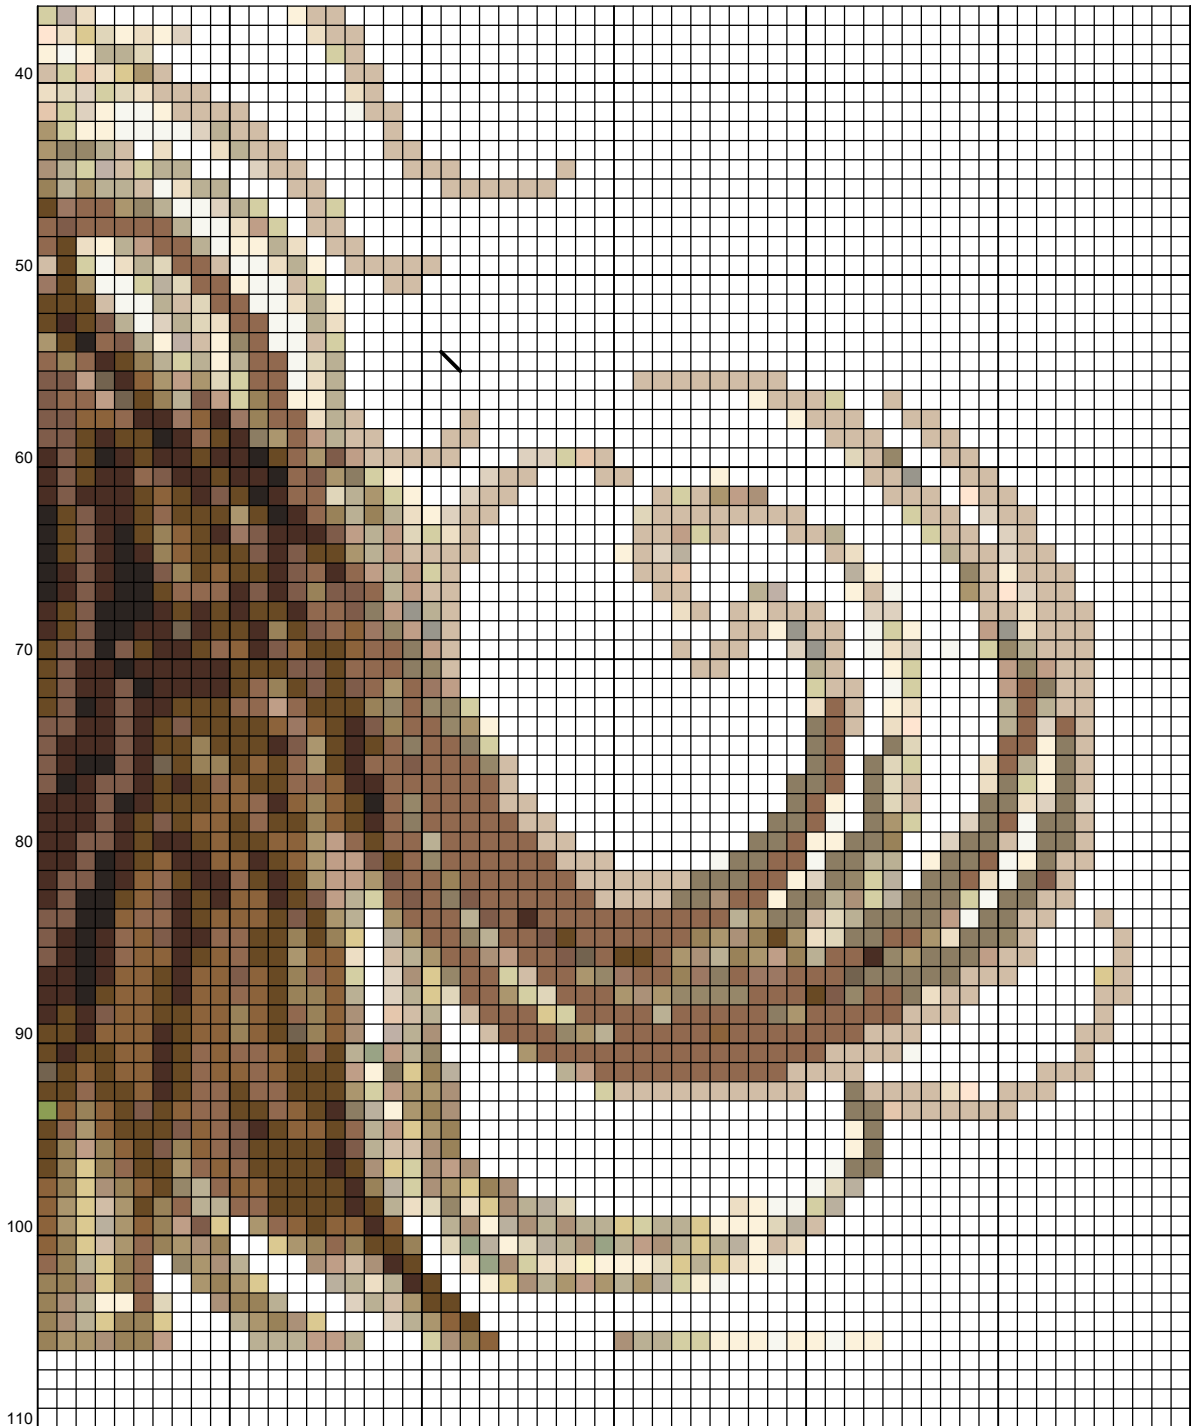

Flora. cross stitch pattern

Design size: 10.88 x 13.19 inches or 27.62 x 33.50 cm

100

90

80

70

60

50

100

90

80

70

60

50

40

Instructions and Symbol Key for Design "Flora. cross stitch pattern"

Fabric: 16 count White Aida

Stitches: 174 x 211 **Size:** 10.88 x 13.19 inches or 27.62 x 33.50 cm

Colours: DMC

Use 2 strands of thread for cross stitch

<u>Sym</u>	<u>No.</u>	<u>Colour Name</u>	<u>Sym</u>	<u>No.</u>	<u>Colour Name</u>
	3371	Ebony		936	Oaktree moss green
	898	Teak brown		830	Green oak brown
	640	Green grey		906	Apple green
	3364	Sage green		167	Dark mustard brown
	840	Hare brown		3863	Otter brown
	642	Earth grey		356	Medium terracotta
	3045	Coffee cream		841	Deer brown
	3712	Blush pink		7	Driftwood
	907	Granny Smith green		612	String brown
	3032	Dark antique silver		471	Tarragon green
	524	Light grey green		613	Rope brown
	3821	Straw yellow		842	Beige rope
	11	Light Tender Green		648	Pepper grey
	3782	Gingerbread brown		644	Light green grey
	5	Light Driftwood		3024	Pale steel grey
	224	Light dusty pink		3033	Antique silver
	3354	Hydrangea pink		3774	Pale desert sand
	3866	Garlic cream		10	Very Light Tender Green
	772	Celery green		822	Cotton cream
	3047	Silver birch beige		543	Shell beige
	3078	Pale yellow		746	Vanilla
	3756	Cloud blue		712	Cream
	ECRUT	ECRUT		948	Pale peach
	3865	Winter white		939	Dark navy blue
	23	Apple Blossom		3865	Winter white

Use 1 strand of thread for backstitch

	DMC 3045	Coffee cream
---	----------	--------------

This chart has been designed and printed with our best intentions of being without mistakes. However, the possibility of human error, printing mistakes or the variation of individual stitching does exist, and we regret that we cannot be responsible for this.